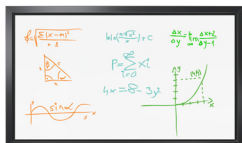

650TS

SAMSUNG

65" Touchscreen LCD Display

Features:

- Accurate optical sensor technology allows improved touch reliability and responsive touch, even out to the edges and the corners
- 65" display with interactive whiteboard LCD can access PowerPoint, videos, webcam presentations via network
- Whiteboard pen allows you to add handwritten comments, even out to the edges of the screen
- Superior images with 1920 x 1080p Full HD resolution, 510 nits brightness, 5000:1 static contrast ratio and non-glare glass
- Wide 178° viewing angle means superior visibility from anywhere in the room
- Integrated 15W stereo speakers eliminate need for separate sound system

650TS

The Samsung 650TS 65" LCD touchscreen display is an efficient, effective teaching tool. Its touch-sensitive optical technology, interactivity and whiteboard LCD software allow you to illustrate concepts by accessing PowerPoint presentations, videos, live webcam presentations via network, and more. The included whiteboard pen lets you add handwritten notes, even out to the edges of the screen. Its sleek, slim design allows for easy placement. And 1920 x 1080p full HD resolution, 510 nits brightness, 5000:1 static contrast ratio, non-glare glass and 178° viewing angle, provides a sharp, clear, brilliant from anywhere in the room.

650TS

65" Touchscreen LCD Display

Features

Optical Touch Technology
Accurate optical sensor technology allows improved touch reliability and responsive touch, even in the edges and corners.

Interactive Whiteboard
The 650TS allows you to access content over computer or network, then add handwritten comments with the included whiteboard pen. It's a compelling teaching tool far superior to the traditional blackboard.

Superior Picture Technologies
The 650TS features 1920 x 1080p full HD resolution, high 510-nits brightness level, high 5000:1 contrast ratio and non-glare glass.

Wide Viewing Angles
Viewing angles of 178° ensures a great view from any seat in the room.